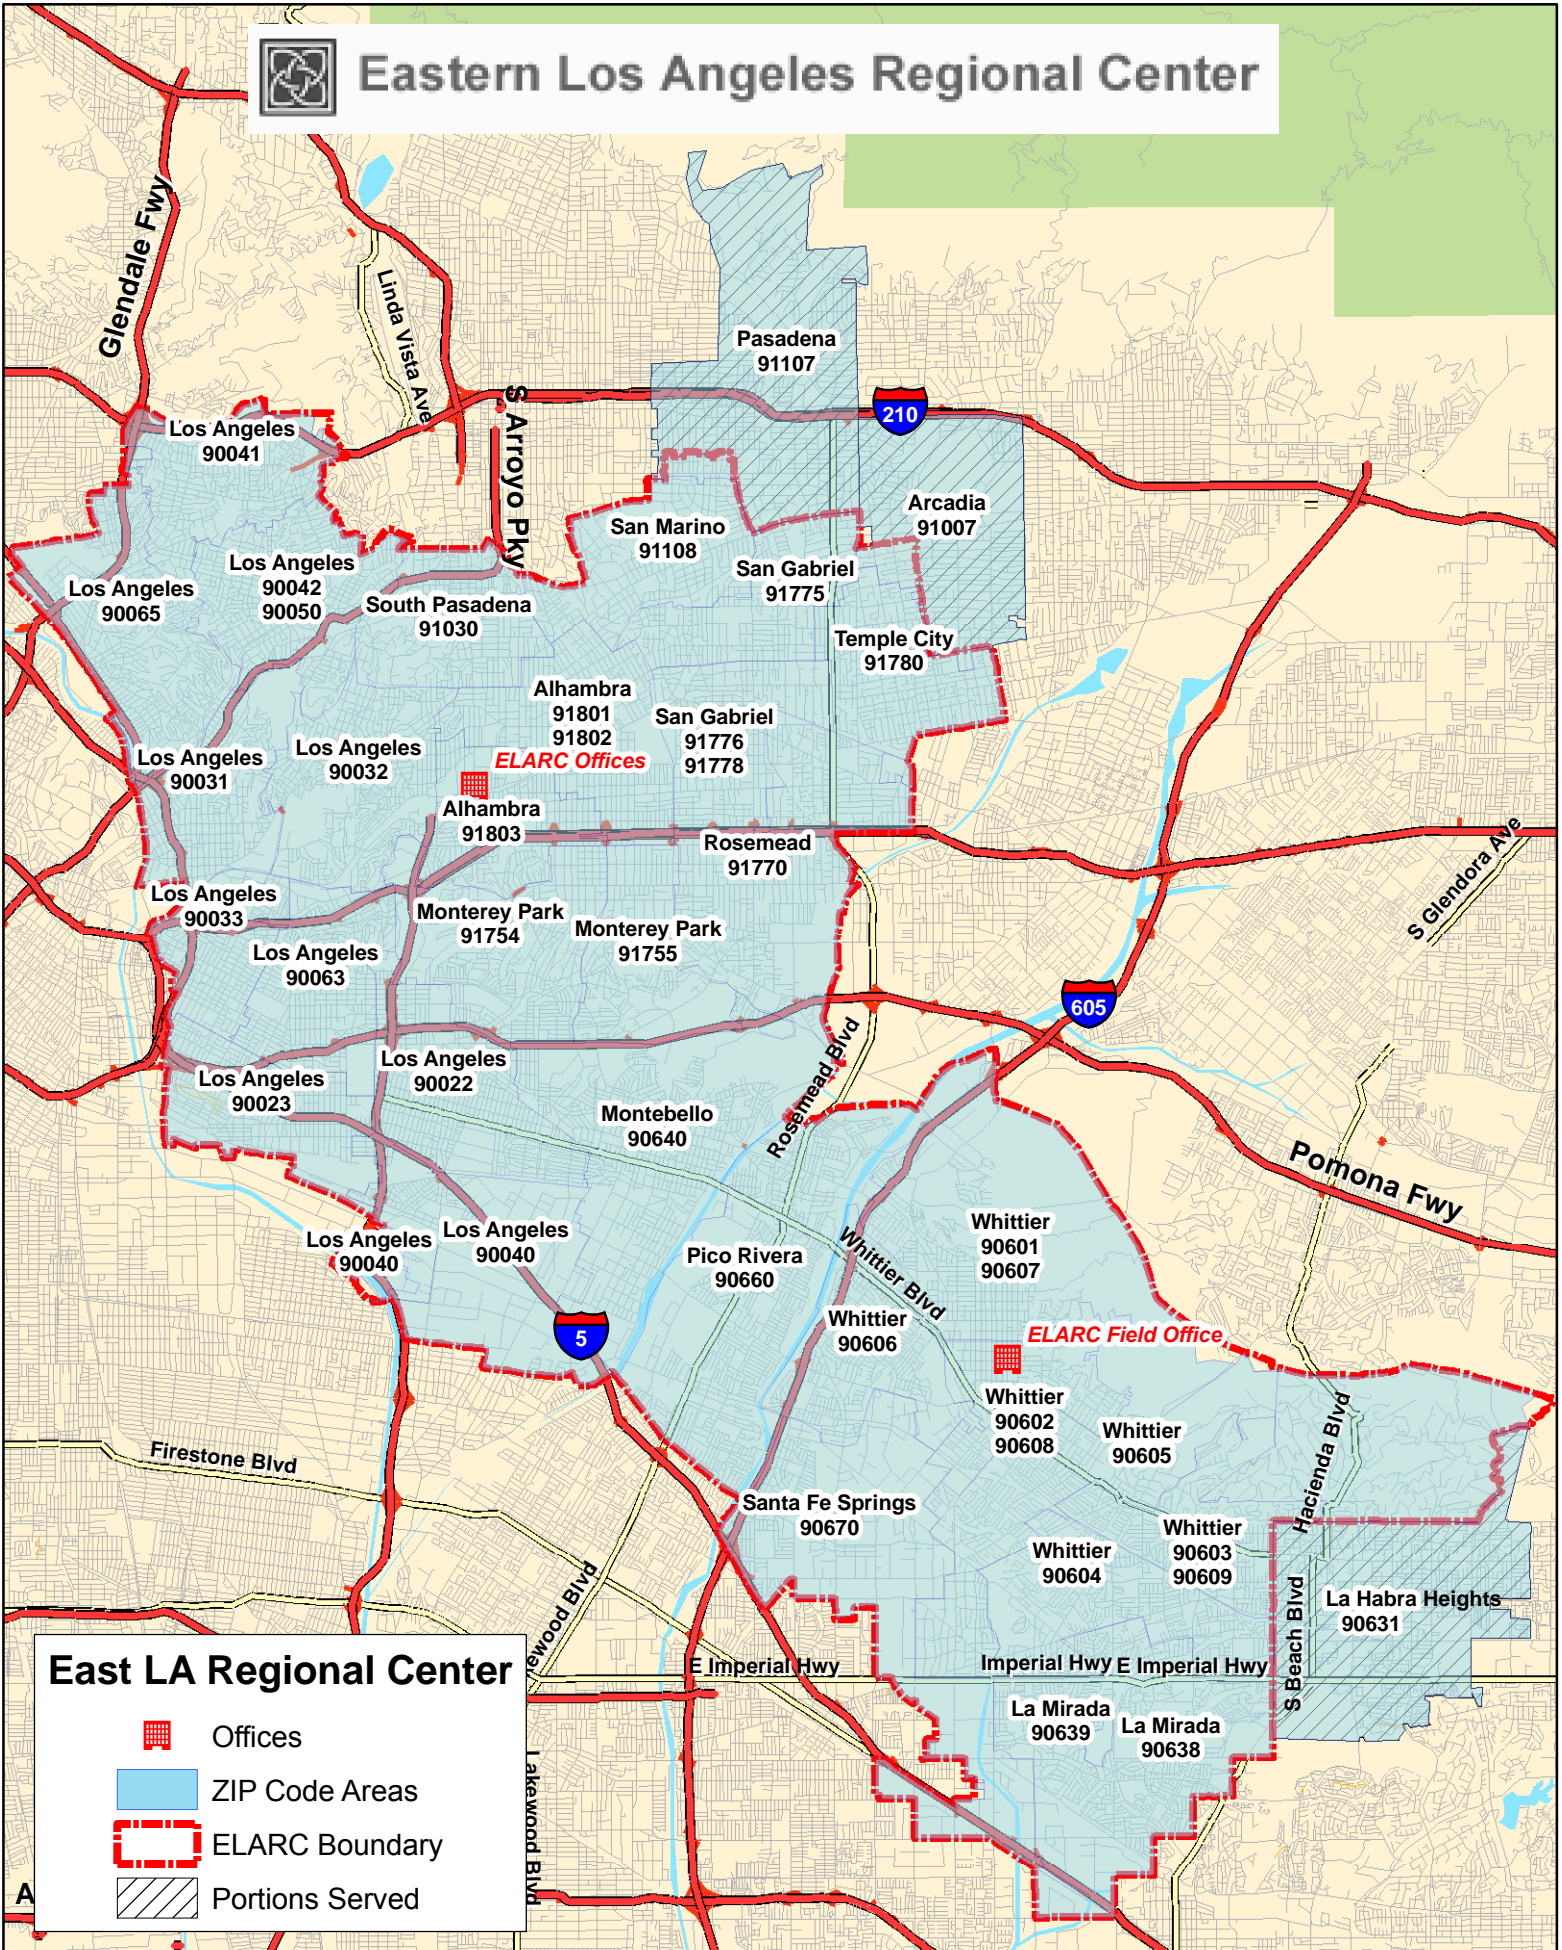

Eastern Los Angeles Regional Center

East LA Regional Center

-  Offices
-  ZIP Code Areas
-  ELARC Boundary
-  Portions Served

Eastern Los Angeles Regional Center Service Area

<u>City</u>	<u>Zip Codes</u>
Alhambra	91801, 91802, 91803
Arcadia	91007*
Boyle Heights (LA)	90033*
City Terrace (LA)	90063
Commerce	90040
East LA (LA)	90023
East LA/Commerce	90022
East Pasadena	91107*
El Sereno (LA)	90032
Eagle Rock/Highland Park (LA)	90041*, 90042, 90050
La Habra Heights	90631*
La Mirada	90638, 90639
Lincoln Heights (LA)	90031
Montebello	90640
Monterey Park	91754, 91755
Mt. Washington (LA)	90065*
Pico Rivera	90660
Rosemead	91770
San Gabriel	91775, 91776, 91778
San Marino	91108
South Pasadena	91030
Santa Fe Springs	90670
Temple City	91780*
Whittier	90601*, 90602, 90603, 90604, 90605*, 90606*, 90607, 90608, 90609

***Indicates only a portion of this city/zip code is served**