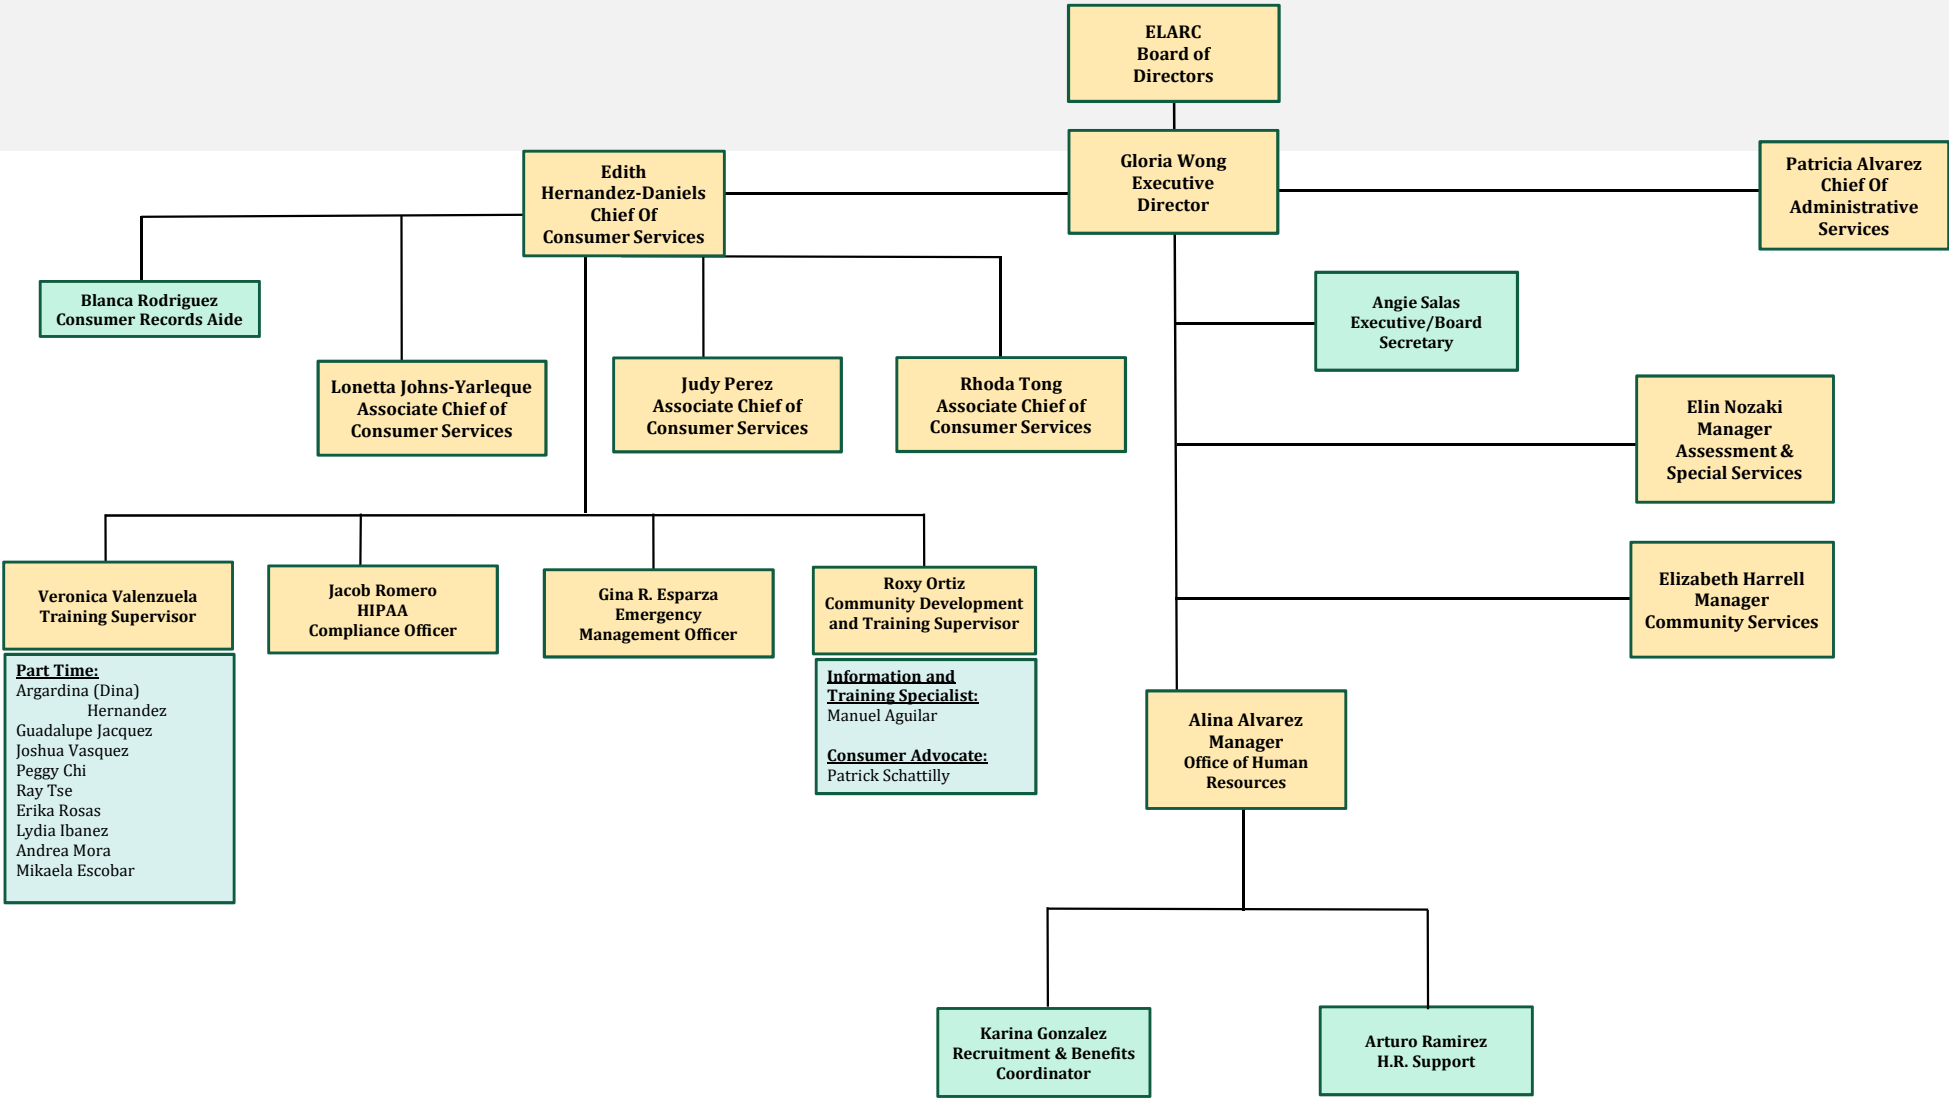

EASTERN LOS ANGELES REGIONAL CENTER ORGANIZATIONAL CHART

ADMINISTRATIVE SERVICES

EASTERN LOS ANGELES REGIONAL CENTER ORGANIZATIONAL CHART

EASTERN LOS ANGELES REGIONAL CENTER ORGANIZATIONAL CHART

EARLY START CASE MANAGEMENT

RESIDENTIAL CASE MANAGEMENT

WHITTIER DISTRICT OFFICE CASE MANAGEMENT