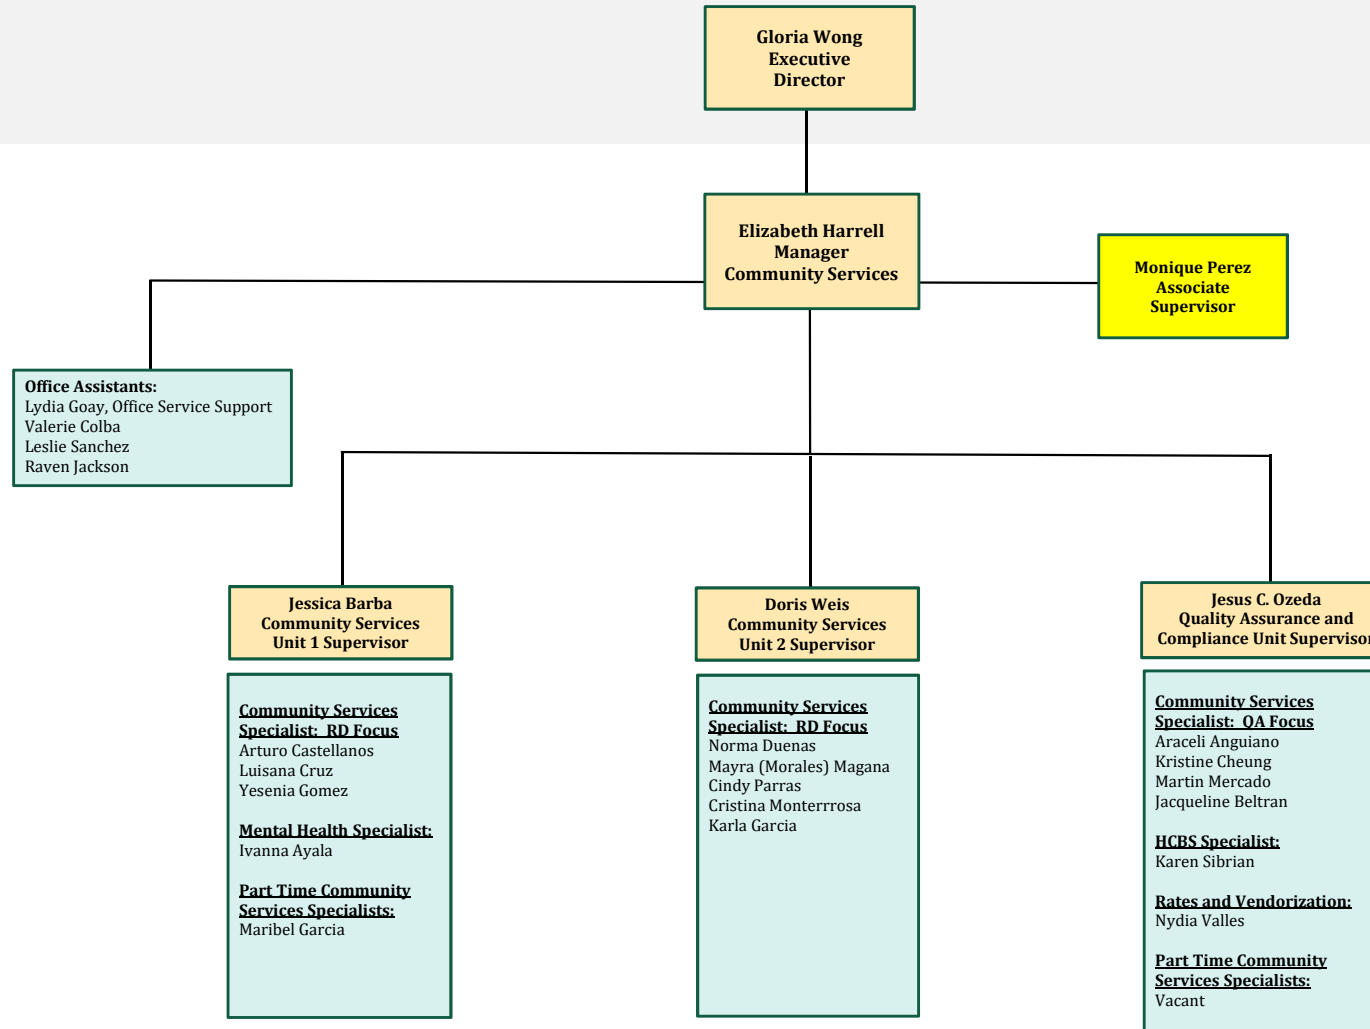

EASTERN LOS ANGELES REGIONAL CENTER ORGANIZATIONAL CHART

ADMINISTRATIVE SERVICES

EASTERN LOS ANGELES REGIONAL CENTER ORGANIZATIONAL CHART

EASTERN LOS ANGELES REGIONAL CENTER ORGANIZATIONAL CHART

EARLY START CASE MANAGEMENT

RESIDENTIAL CASE MANAGEMENT

WHITTIER DISTRICT OFFICE CASE MANAGEMENT