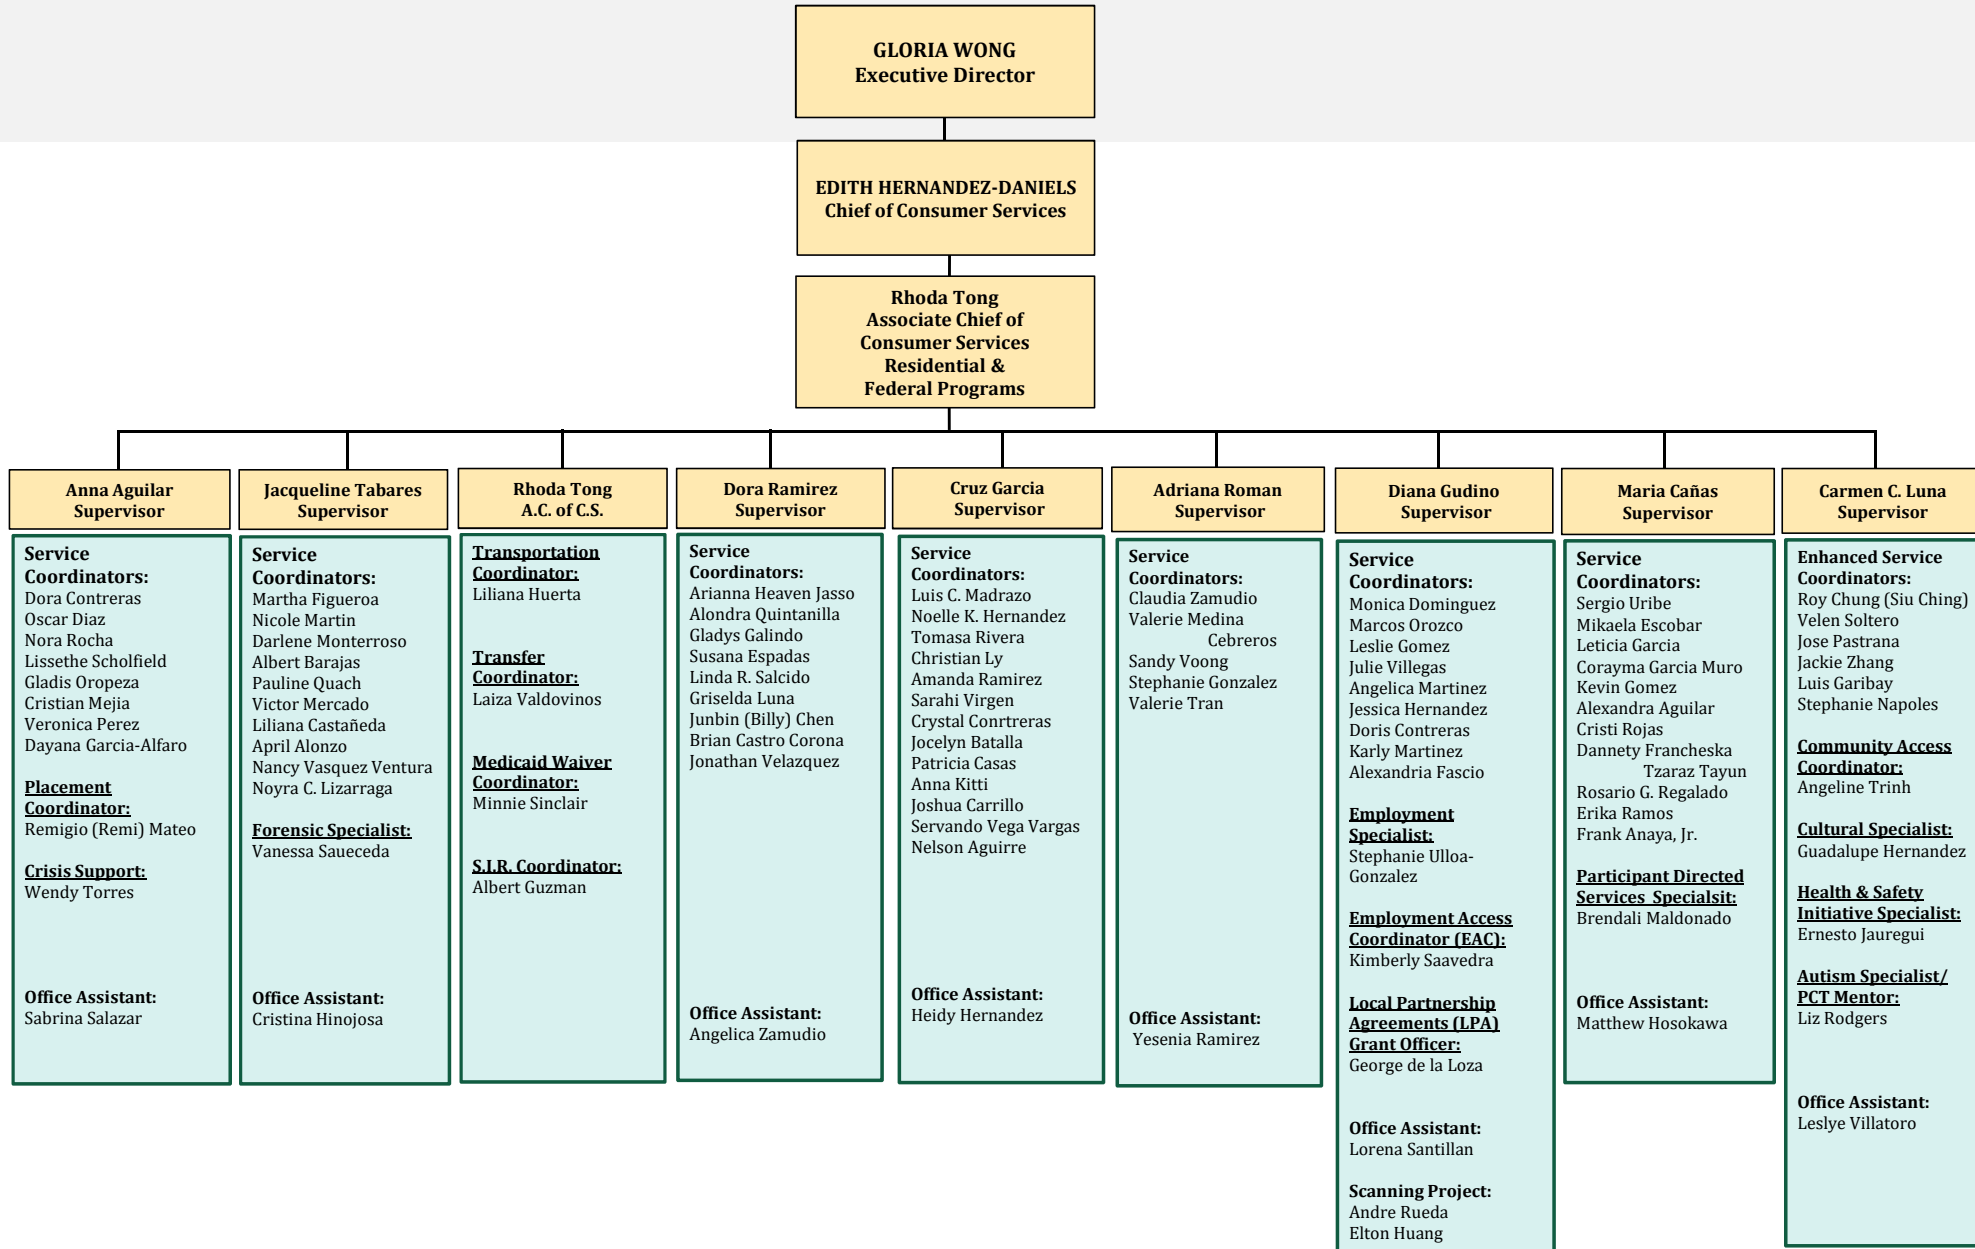

EASTERN LOS ANGELES REGIONAL CENTER ORGANIZATIONAL CHART

ADMINISTRATIVE SERVICES

EASTERN LOS ANGELES REGIONAL CENTER ORGANIZATIONAL CHART

EASTERN LOS ANGELES REGIONAL CENTER ORGANIZATIONAL CHART

EARLY START CASE MANAGEMENT

RESIDENTIAL CASE MANAGEMENT

WHITTIER DISTRICT OFFICE CASE MANAGEMENT