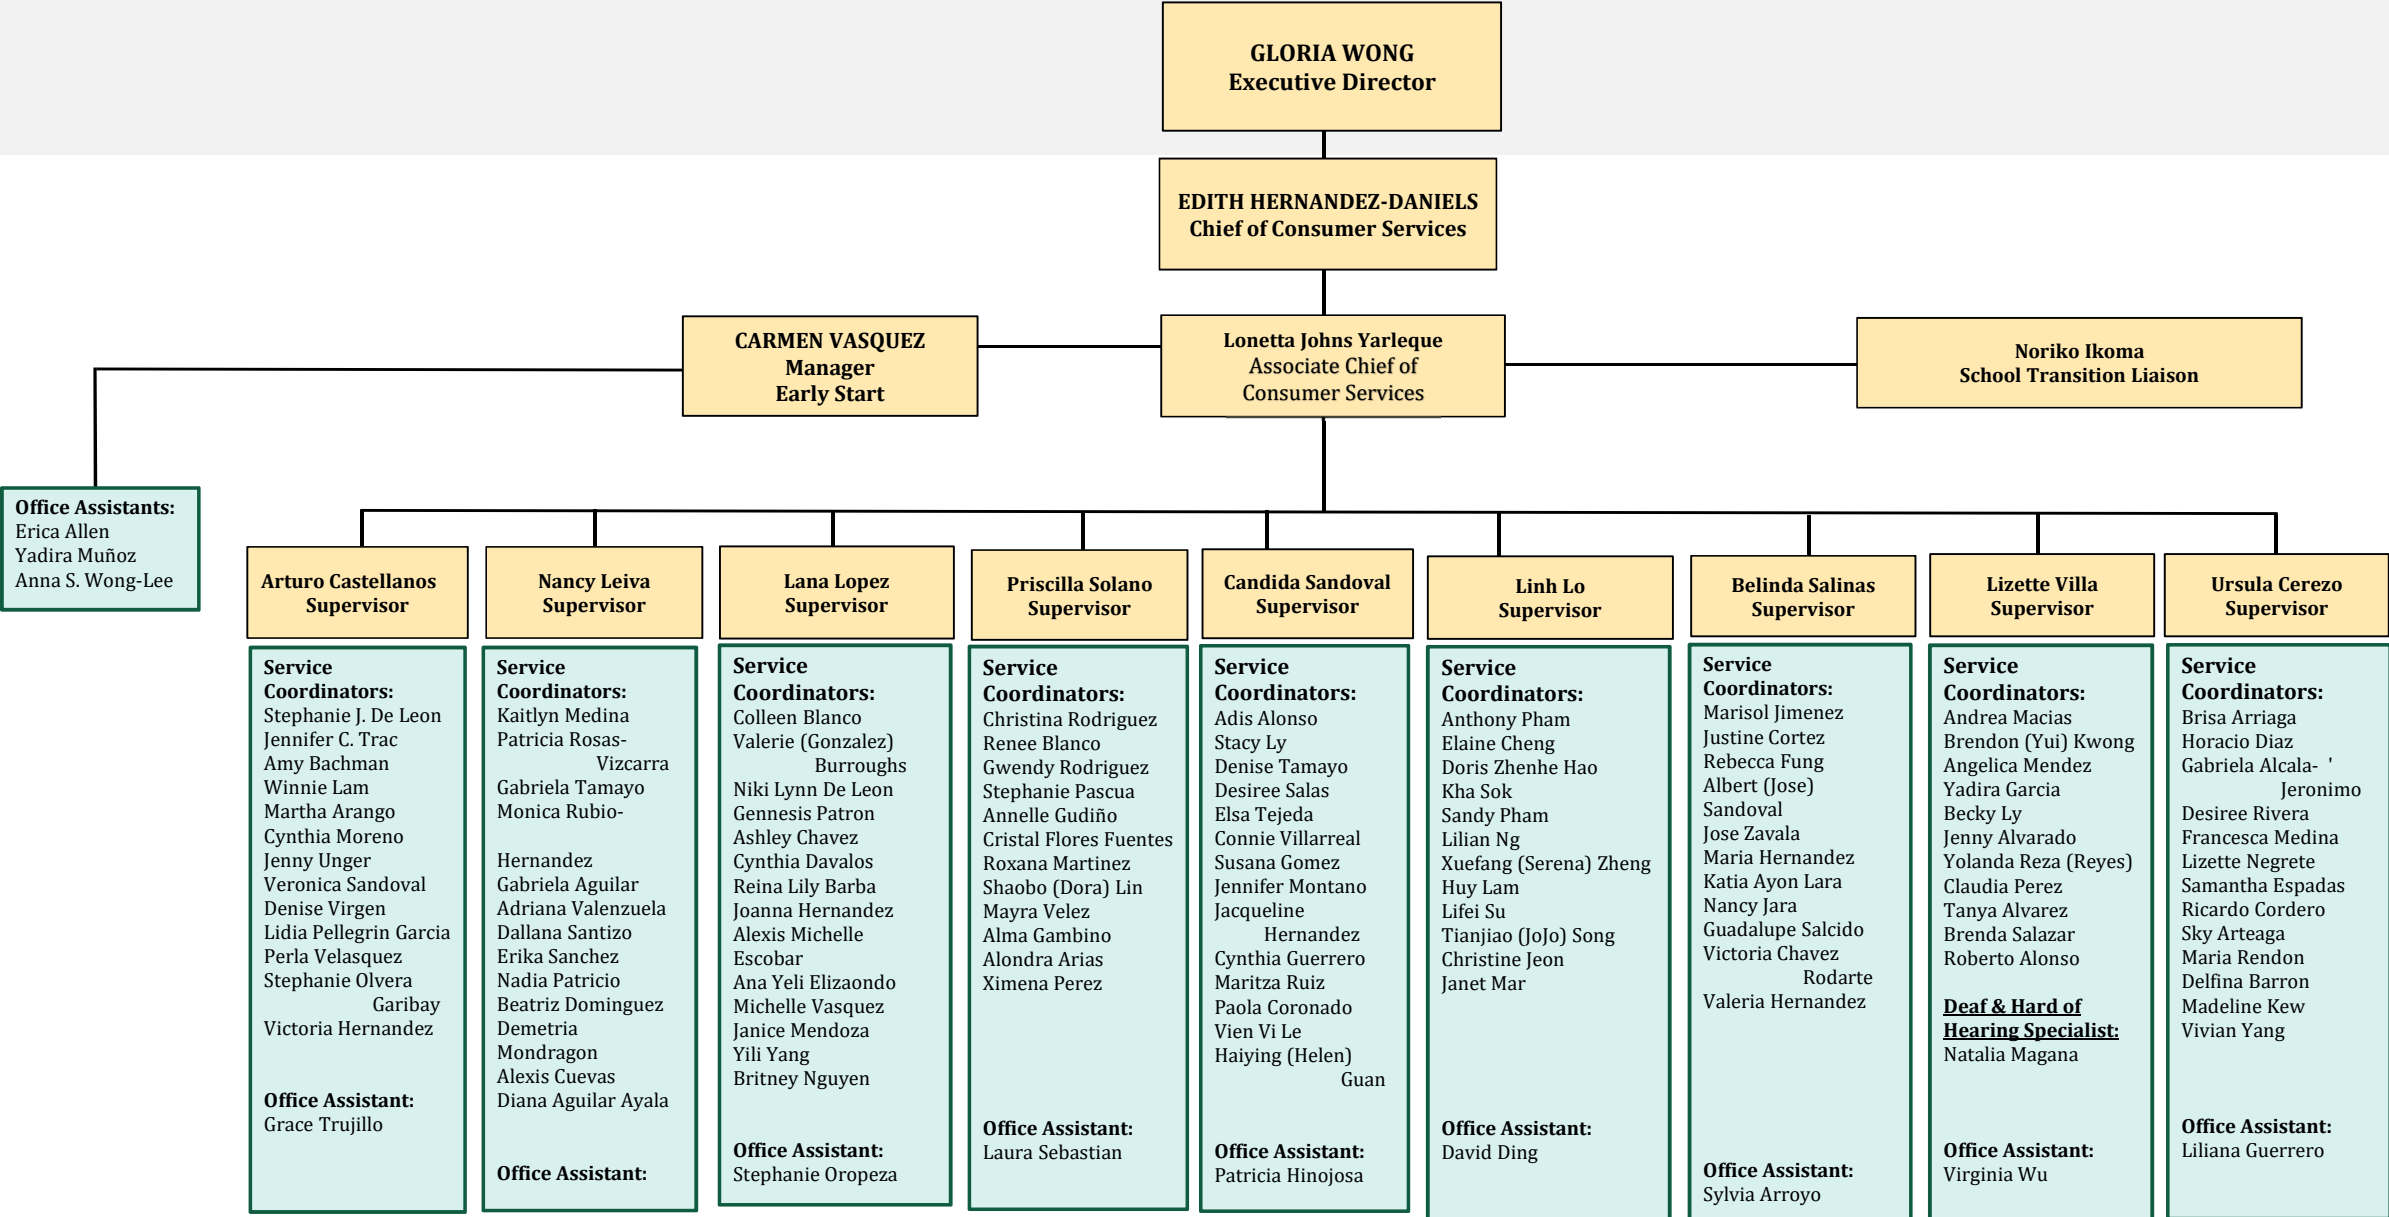

EASTERN LOS ANGELES REGIONAL CENTER ORGANIZATIONAL CHART

ADMINISTRATIVE SERVICES

EASTERN LOS ANGELES REGIONAL CENTER ORGANIZATIONAL CHART

EASTERN LOS ANGELES REGIONAL CENTER ORGANIZATIONAL CHART

EARLY START CASE MANAGEMENT

RESIDENTIAL CASE MANAGEMENT

WHITTIER DISTRICT OFFICE CASE MANAGEMENT