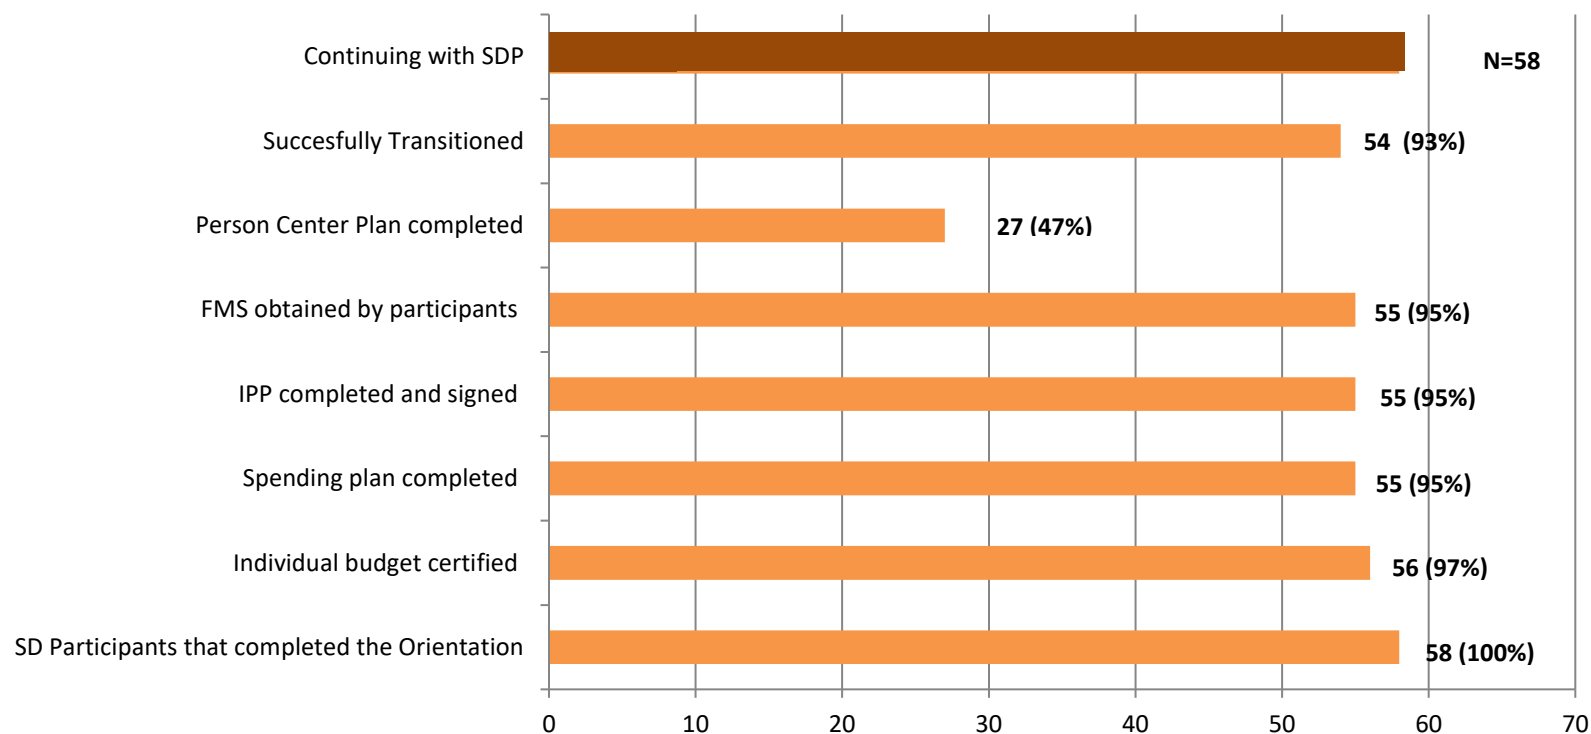

Eastern Los Angeles Regional Center Self Determination Program Participants' Progress

October 2023

Total Number of Active Participants in Program from Selected List= 58

Number of Participants

Note- A total of 146 participants were selected (110 participants were selected in first selection. 36 participants were selected in second selection). Data obtained from the September 2023 internal SD unit reports.