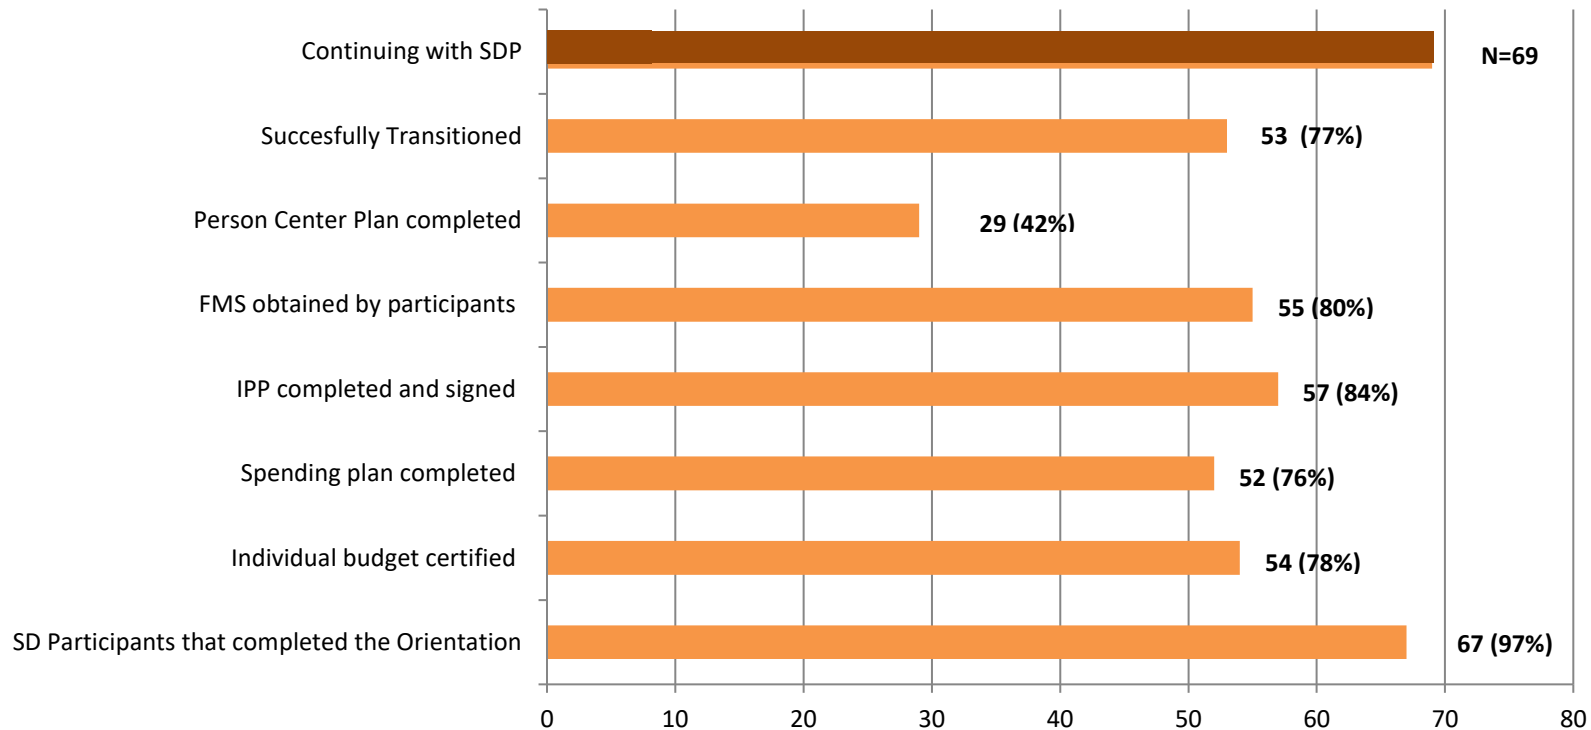

Eastern Los Angeles Regional Center Self Determination Program Participants' Progress

May 2023

Total Number of Active Participants in Program from Selected List= 69

Number of Participants

Note- A total of 146 participants were selected (110 participants were selected in first selection. 36 participants were selected in second selection). Data obtained from the May2023 internal SD unit reports.