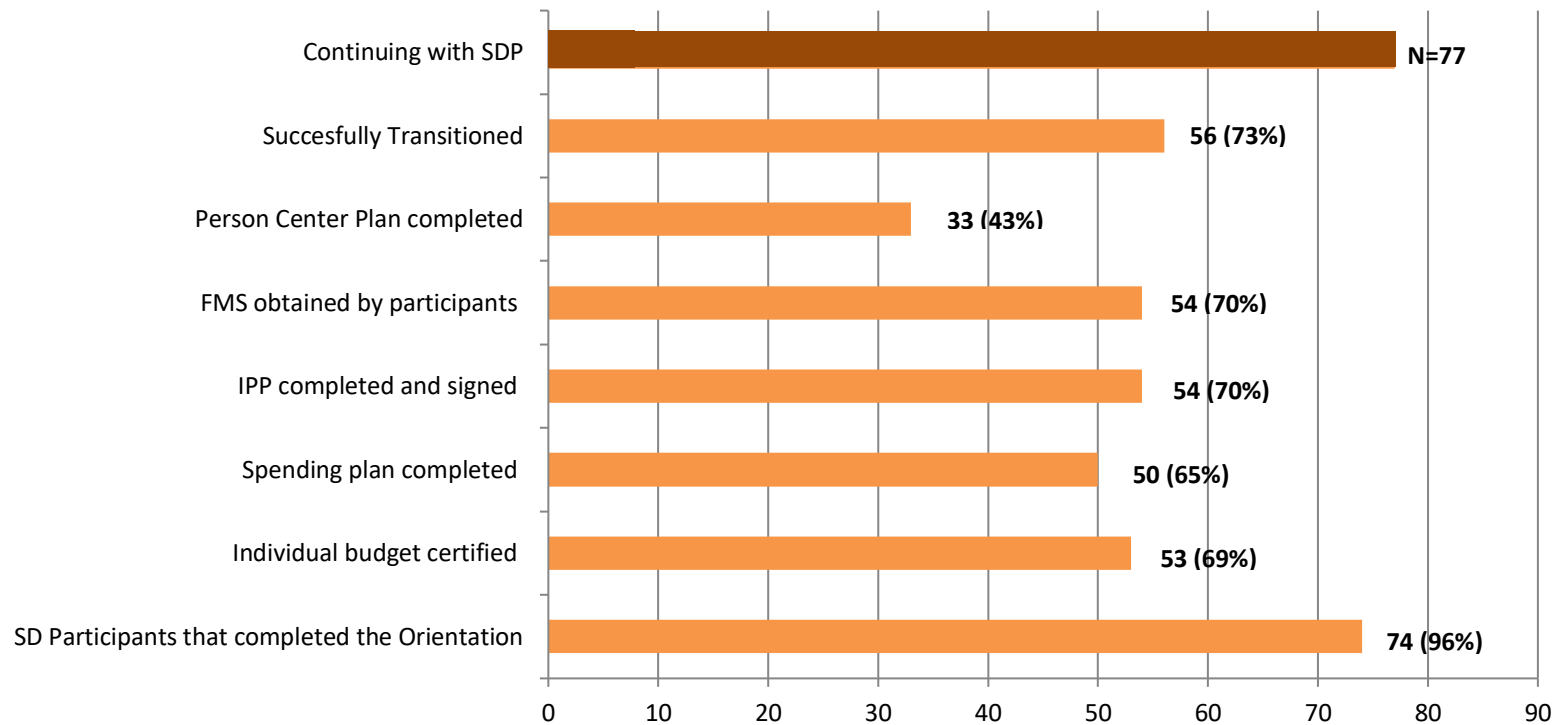

Eastern Los Angeles Regional Center Self Determination Program Participants' Progress December 2022

Total Number of Active Participants in Program from Selected List= 77

Number of Participants

Note- A total of 146 participants were selected (110 participants were selected in first selection. 36 participants were selected in second selection). Data obtained from the December 2022 internal SD unit reports.