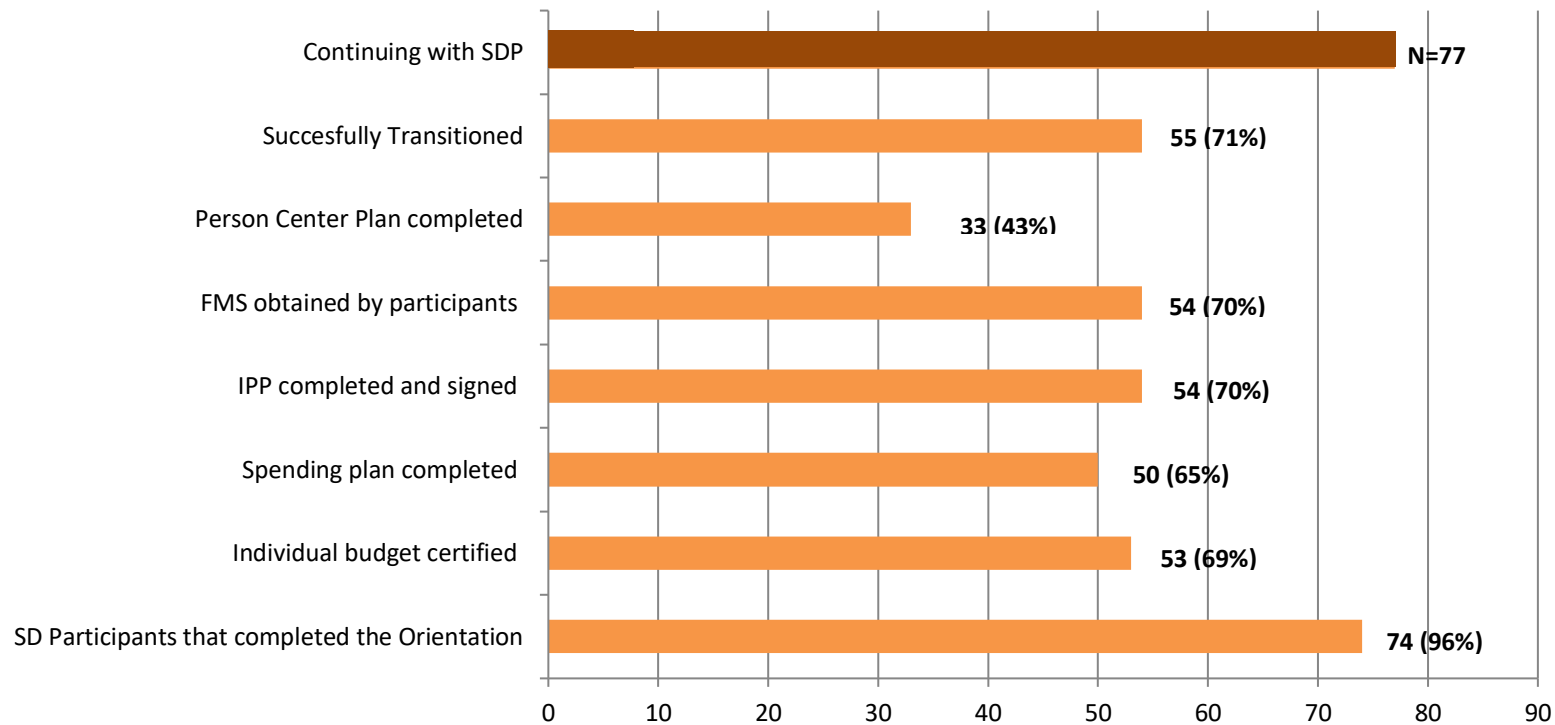

Eastern Los Angeles Regional Center Self Determination Program Participants' Progress

October 2022

Total Number of Active Participants in Program from Selected List= 77

Number of Participants

Note- A total of 146 participants were selected (110 participants were selected in first selection. 36 participants were selected in second selection). Data obtained from the October 2022 internal SD unit report.