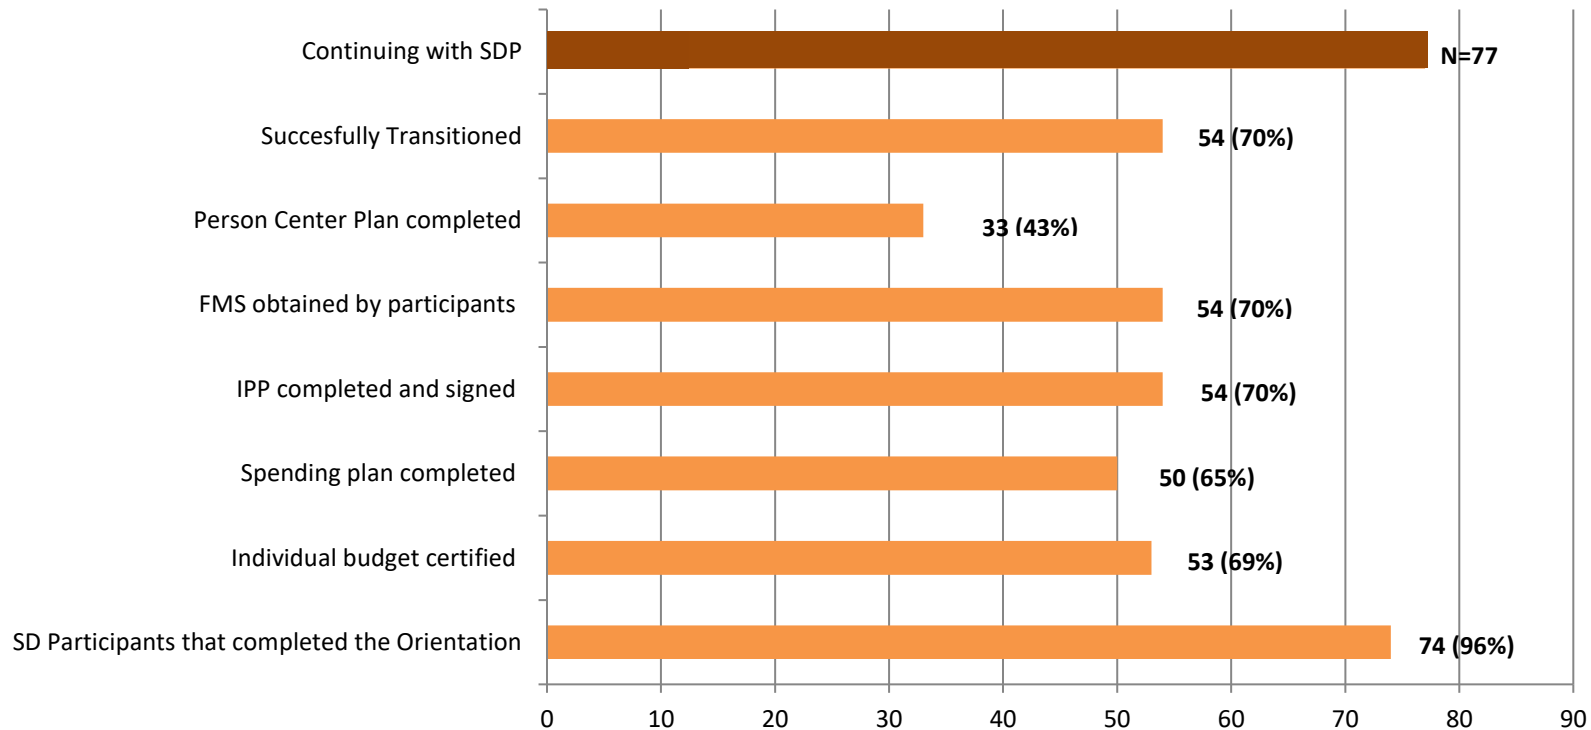

### Eastern Los Angeles Regional Center Self Determination Program Participants' Progress

**August 2022**

**Total Number of Active Participants in Program from Selected List= 77**

#### Number of Participants

Note- A total of 146 participants were selected (110 participants were selected in first selection. 36 participants were selected in second selection). Data obtained from the August 2022 internal SD unit report.