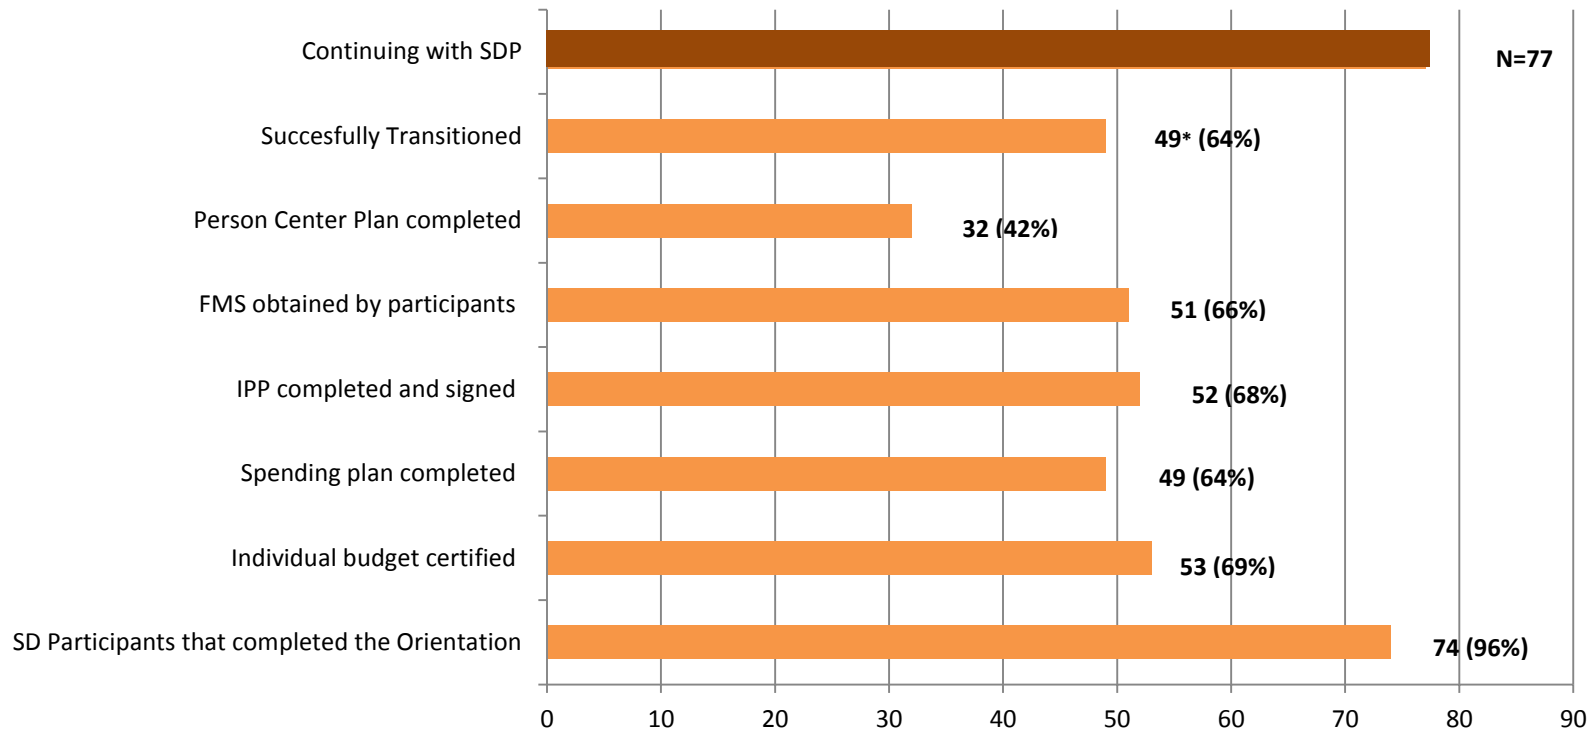

Eastern Los Angeles Regional Center Self Determination Program Participants' Progress

May 2022

Total Number of Active Participants in Program from Selected List= 77

Number of Participants

Note- A total of 146 participants were selected (110 participants were selected in first selection. 36 participants were selected in second selection). Data obtained from the May 2022 SDP internal SD unit report.

*One transfer from another regional center