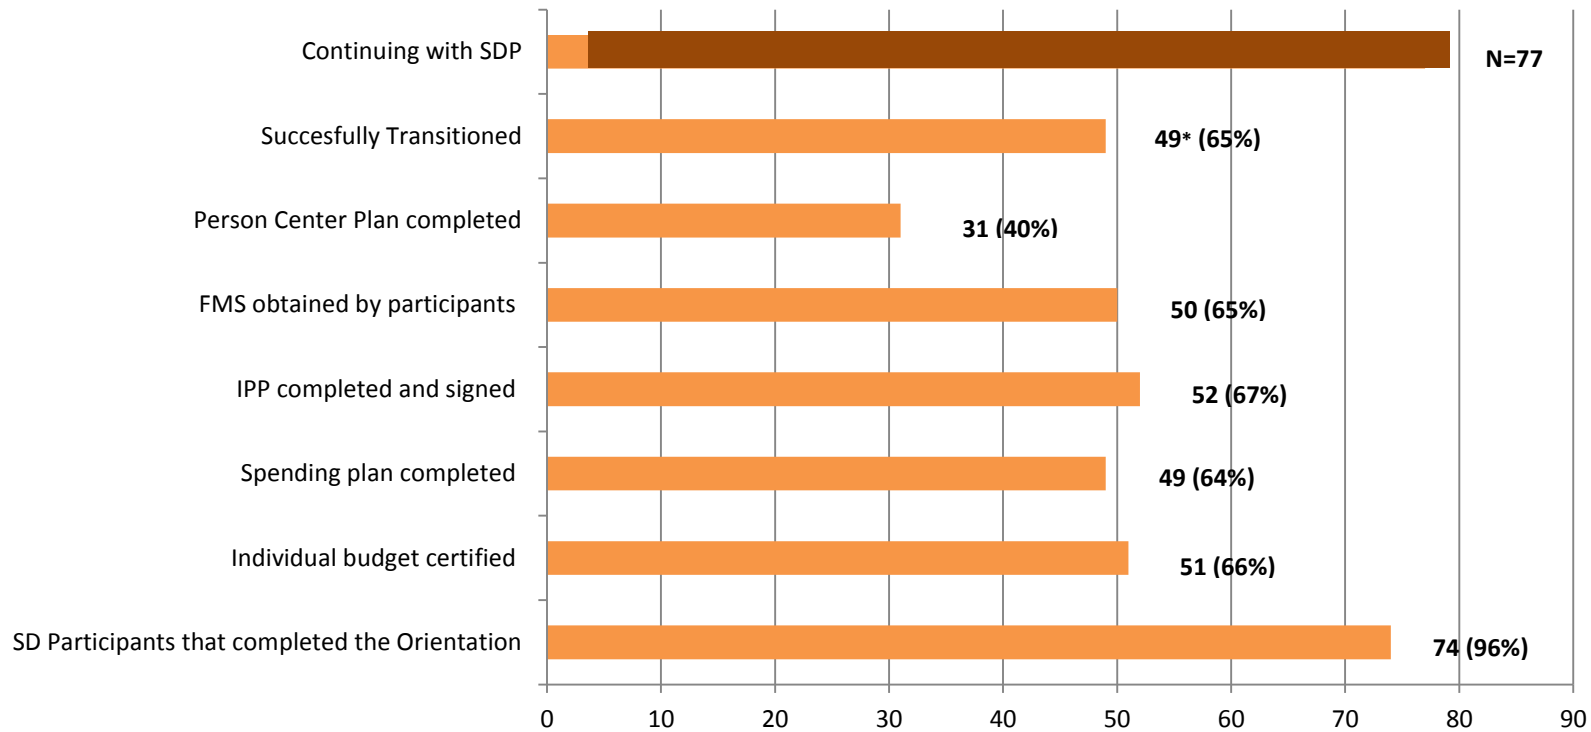

Eastern Los Angeles Regional Center Self Determination Program Participants' Progress

March 2022

Att. #2

Total Number of Active Participants in Program from Selected List= 77

Number of Participants

Note- A total of 146 participants were selected (110 participants were selected in first selection. 36 participants were selected in second selection). Data obtained from the March 2022 SDP internal SD unit report.

*One transfer from another regional center