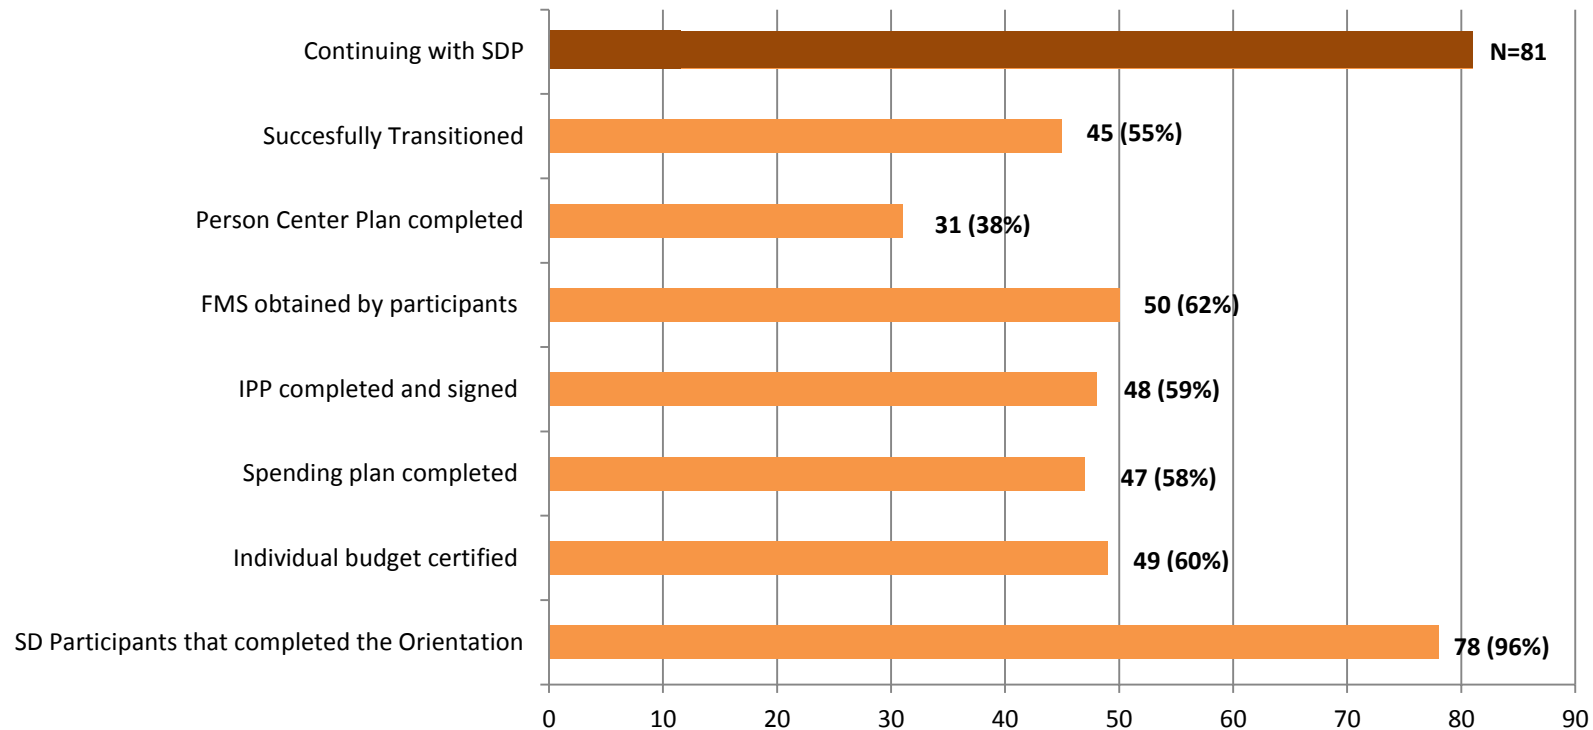

Eastern Los Angeles Regional Center Self Determination Program Participants' Progress

December 2021

Total Number of Active Participants in Program from Selected List= 81

Number of Participants

Note- A total of 146 participants were selected (110 participants were selected in first selection. 36 participants were selected in second selection). Data obtained from the December 2021 SDP internal SD unit report.