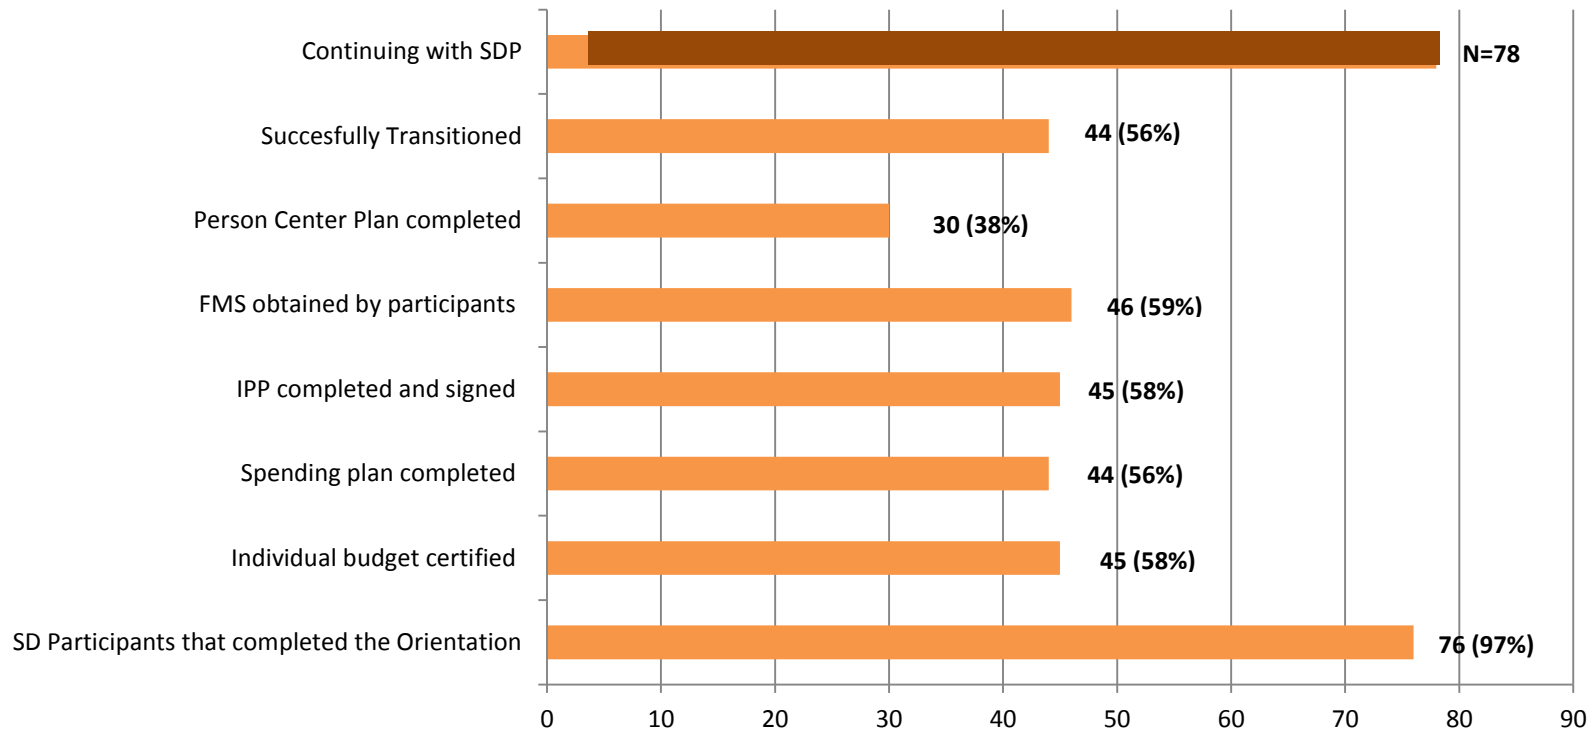

# Eastern Los Angeles Regional Center Self Determination Program Participants' Progress

October 2021

ATT #2

Total Number of Active Participants in Program= 78

## Number of Participants

Note- A total of 146 participants were selected (110 participants were selected in first selection. 36 participants were selected in second selection). Data obtained from the October 2021 SDP internal SD unit report.