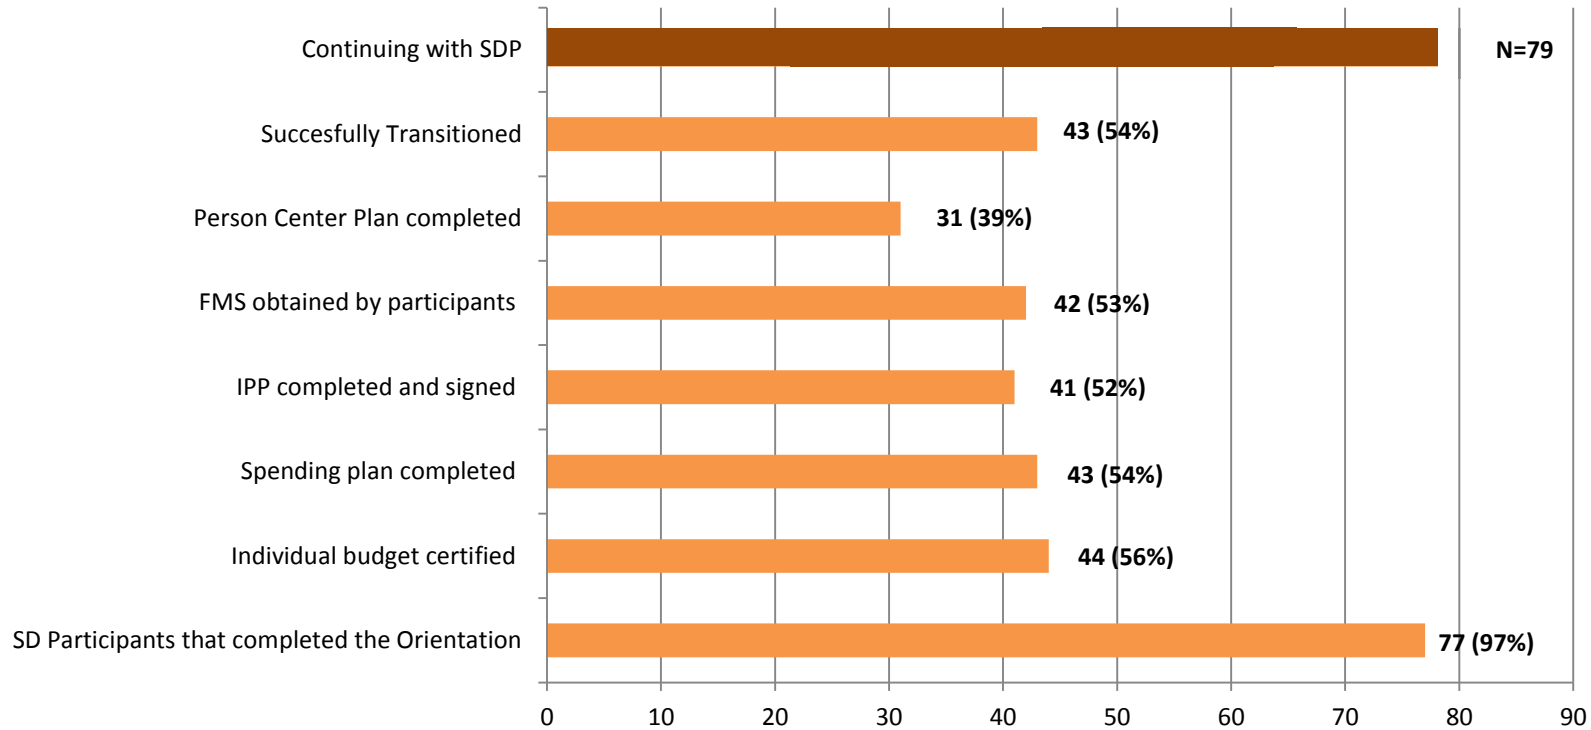

Eastern Los Angeles Regional Center Self Determination Program Participants' Progress

August 2021

Total Number of Active Participants in Program= 79

Number of Participants

Note- A total of 146 participants were selected (110 participants were selected in first selection. 36 participants were selected in second selection). Data obtained from the August 2021 SDP internal unit report.