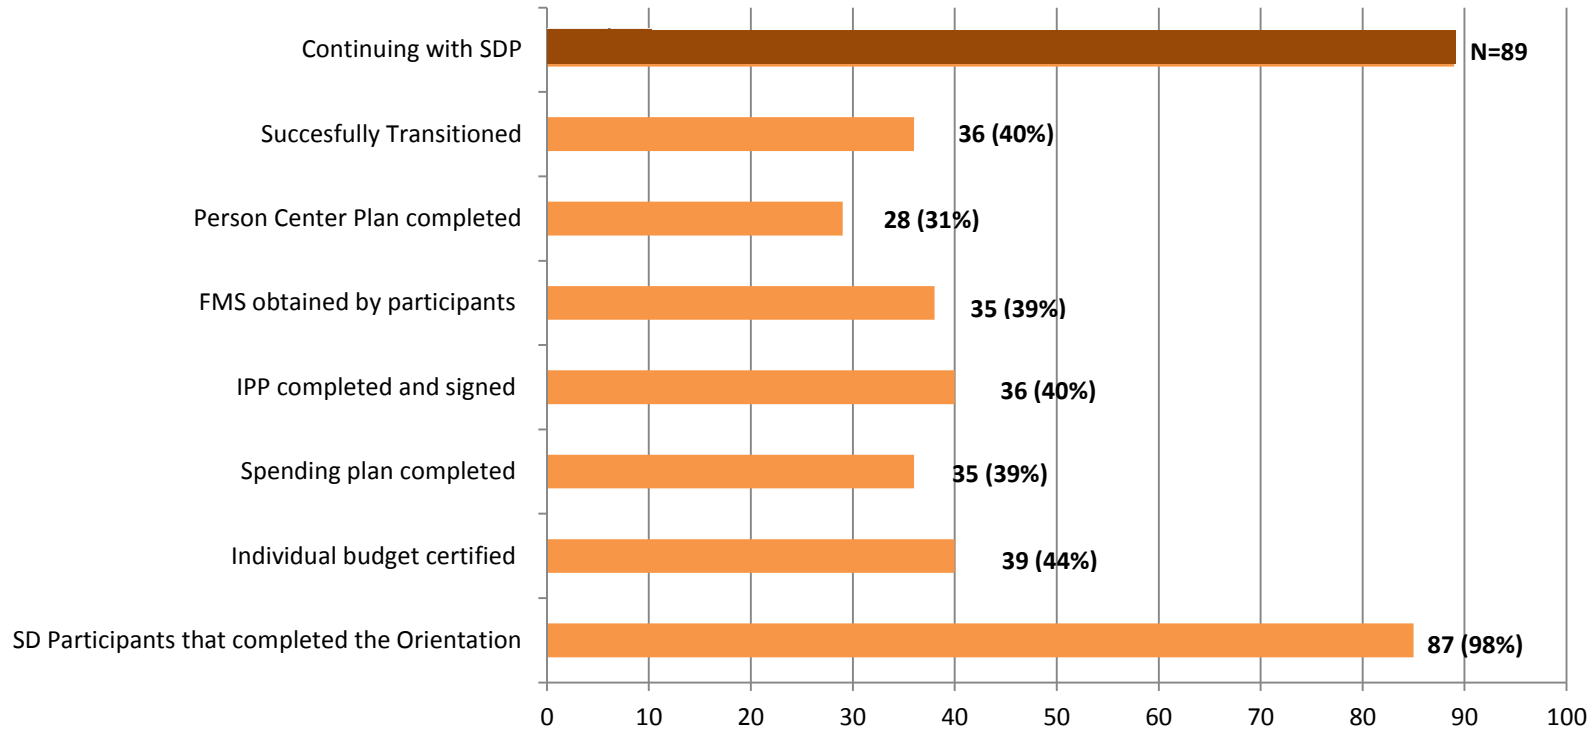

Eastern Los Angeles Regional Center Self Determination Program Participants' Progress

May 2021

Total Number of Active Participants in Program= 89

Number of Participants

Note- A total of 146 participants were selected (110 participants were selected in first selection. 36 participants were selected in second selection). Data obtained from the May2021 SDP internal unit report as well as the DDS May 2021 report.